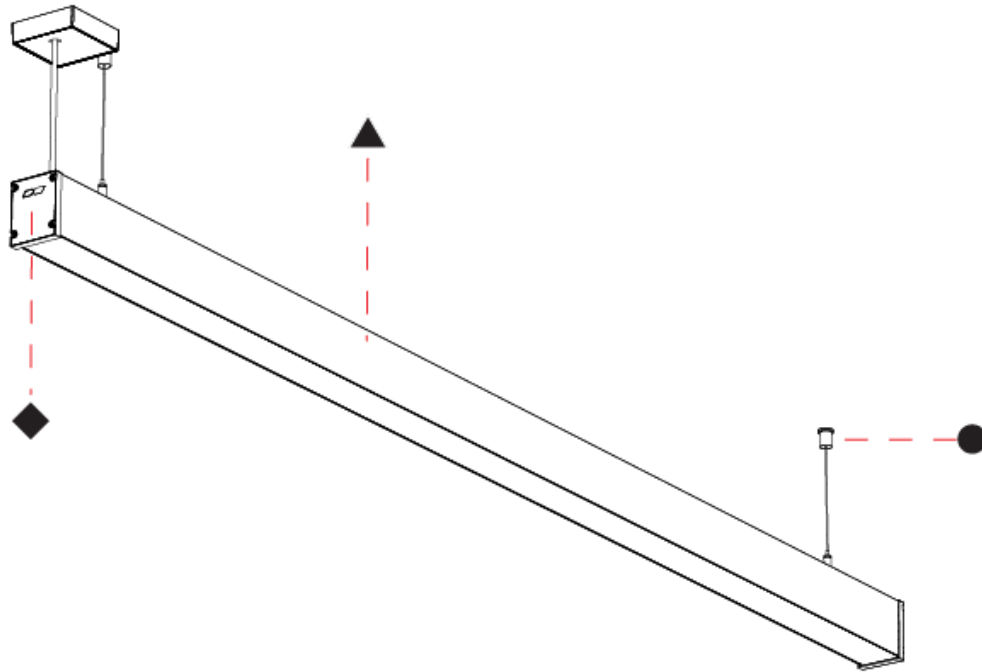

SLIDER STRAIGHT IP54 SUSPENSION

A300931-

PROJECT

TYPE

SPECIFIER

QUANTITY

DATE

A